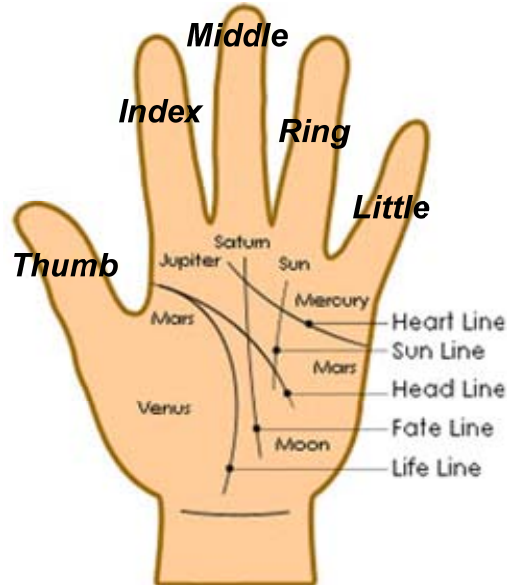

To Avert Accidents & Gems Recommended

Cure for: To Avert Accidents

Wear: Red Coral, around 7 Carats to the Ring Finger + White Pearl, around 4 Carats to the Little Finger.

Red Coral	White Pearl
