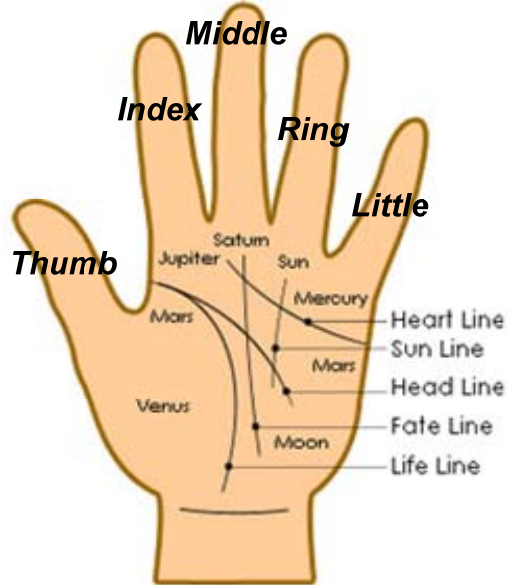

Arthritis & Gems Recommended

Cure for: Arthritis

Wear: Red Coral, around 7 Carats to the Ring Finger + Yellow Sapphire, around 5 Carats to the Index Finger.

| Red Coral | Yellow Sapphire |
|-------------------------------------------------------------------------------------|--------------------------------------------------------------------------------------|
|  |  |