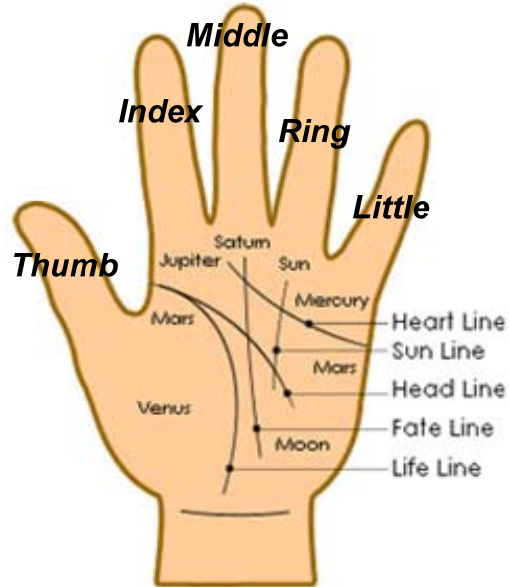

Asthma & Gems Recommended

Cure for: Asthma

Wear: Emerald, around 6 Carats to the Middle Finger + Yellow Sapphire, around 5 Carats to the Index Finger + Moonstone, around 6 Carats to the Little Finger.

Emerald	Yellow Sapphire	Moonstone
		