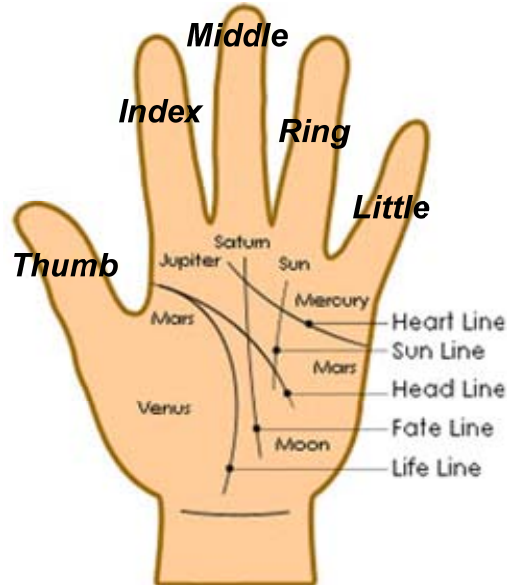

Bladder Problem & Gems Recommended

Cure for: Bladder Problem

Wear: Red Coral, around 9 Carats to the Ring Finger + Yellow Sapphire, around 5 Carats to the Index Finger.

Red Coral	Yellow Sapphire
