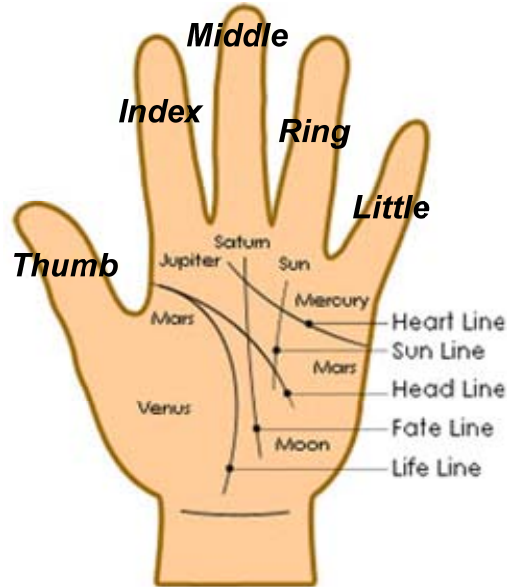

Brain Fever & Gems Recommended

Cure for: Brain Fever

Wear: Emerald, around 6 Carats to the Middle Finger + Ruby, around 4 Carats to the Ring Finger + Yellow Sapphire, around 5 Carats to the Index Finger.

Emerald	Yellow Sapphire	Ruby
		