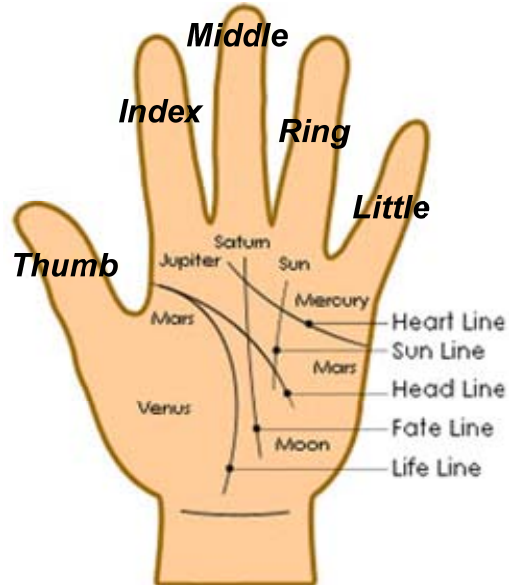

## Cancer & Gems Recommended

**Cure for:** Cancer

**Wear:** Blue Sapphire, around 6 Carats to the Middle Finger + Red Coral, around 6 Carats to the Ring Finger.

Blue sapphire	Red Coral
