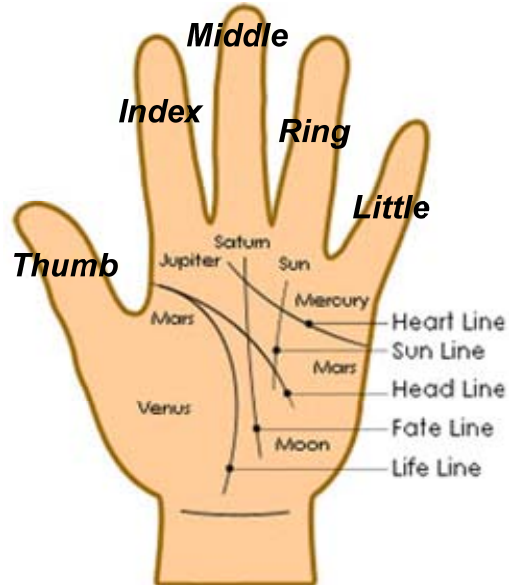

Cataract & Gems Recommended

Cure for: Cataract

Wear: Red Coral (in Summer), around 6 Carats to the Ring Finger + Ruby (in winter), around 4 Carats to the Ring Finger.

Red Coral	Ruby
