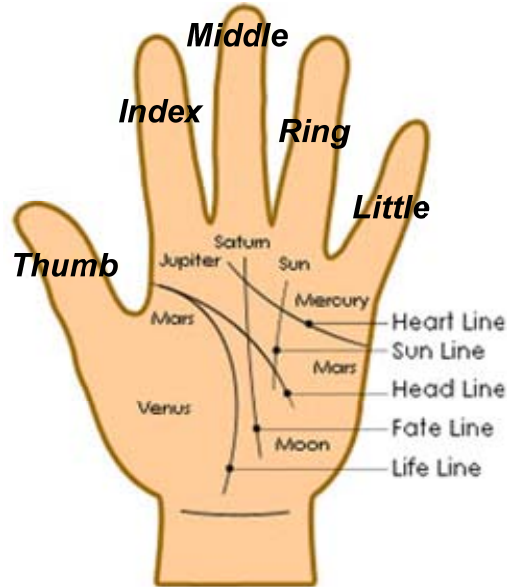

## Epilepsy & Gems Recommended

**Cure for:** Epilepsy

**Wear:** Emerald, around 6 Carats to the Middle Finger + Moon Stone, around 6 Carats to the Little Finger.

Emerald	Moon Stone
	