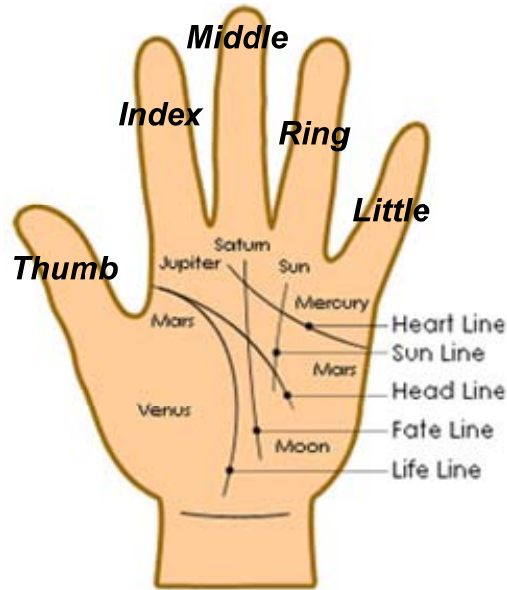

Gonorrhoea & Gems Recommended

Cure for: Gonorrhoea (A sexually transmitted disease that affects the genitals of either sex)

Wear: Red Coral, around 7 Carats to the Ring Finger + Moon Stone, around 6 Carats to the Little Finger.

Red Coral	Moon Stone
