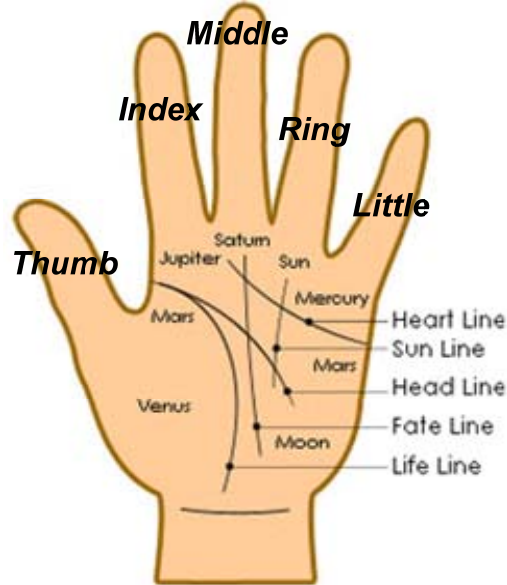

## Impotence & Gems Recommended

**Cure for:** Impotence

**Wear:** Red Coral, around 9 Carats to the Ring Finger + White Coral, around 6 Carats to the Little Finger + Yellow Sapphire, around 5 Carats to the Index Finger.

| Red Coral   | White Coral   | Yellow Sapphire   |
|---|---|---|
|  |  |  |