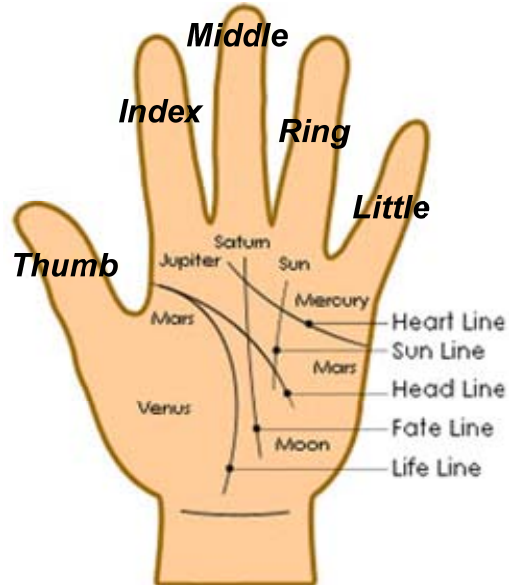

Leucoderma & Gems Recommended

Cure for: Leucoderma

Wear: White Coral, around 6 Carats to the Little Finger + Emerald, around 6 Carats to the Middle Finger.

White Coral	Emerald
	