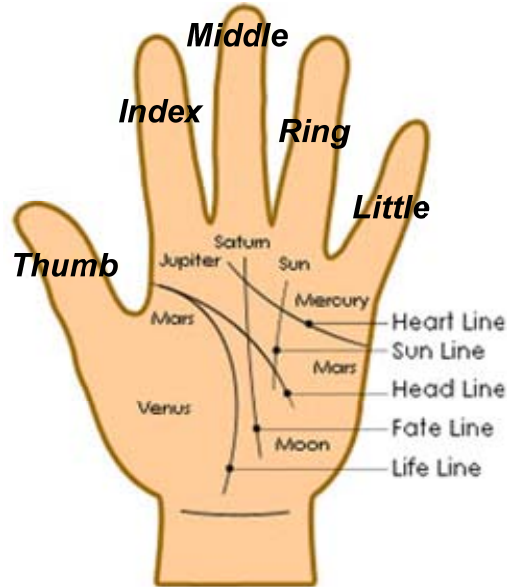

## Paralysis & Gems Recommended

**Cure for:** Paralysis

**Wear:** Red Coral, around 9 Carats to the Ring Finger + Moonstone, around 6 Carats to the Index Finger.

Red Coral	Moon Stone
