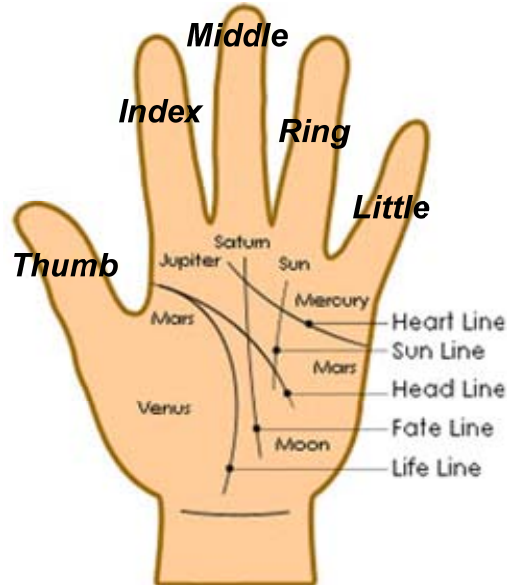

## ***Pneumonia & Gems Recommended***

***Cure for:*** Pneumonia

***Wear:*** Red Coral, around 7 Carats to the Ring Finger + Yellow Sapphire, around 5 Carats to the Index Finger.

<b><i>Red Coral</i></b>	<b><i>Yellow Sapphire</i></b>
