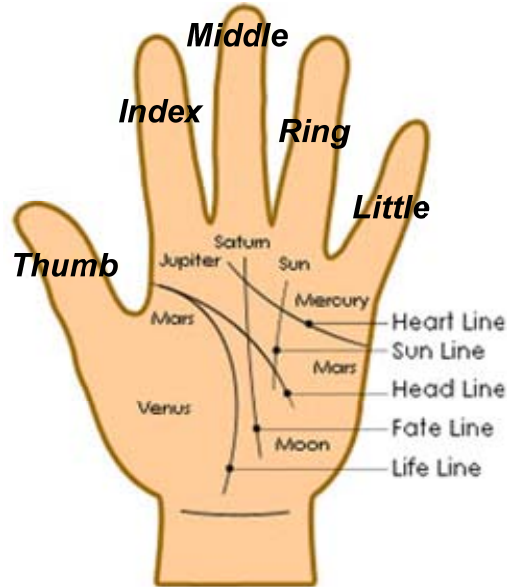

## Syphillis & Gems Recommended

**Cure for:** Syphillis

**Wear:** Red Coral, around 7 Carats to the Ring Finger + White Coral, around 7 Carats to the Little Finger.

Red Coral	White Coral
	