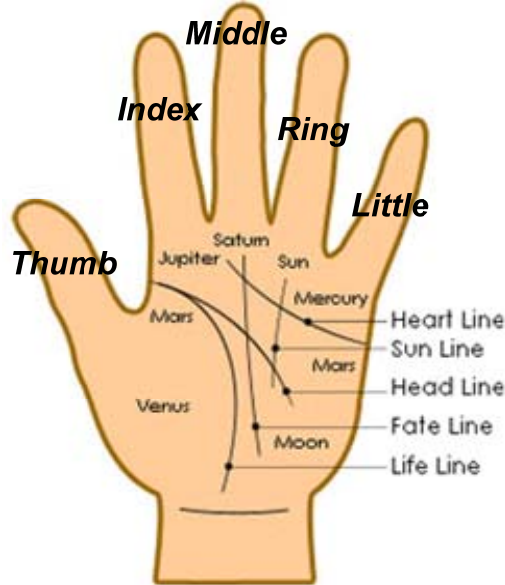

Asthma & Gems Recommended

Cure for: Asthma

Wear: Emerald, around 6 Carats to the Middle Finger + Yellow Sapphire, around 5 Carats to the Index Finger + Moonstone, around 6 Carats to the Little Finger.

Emerald	Yellow Sapphire	Moonstone
		